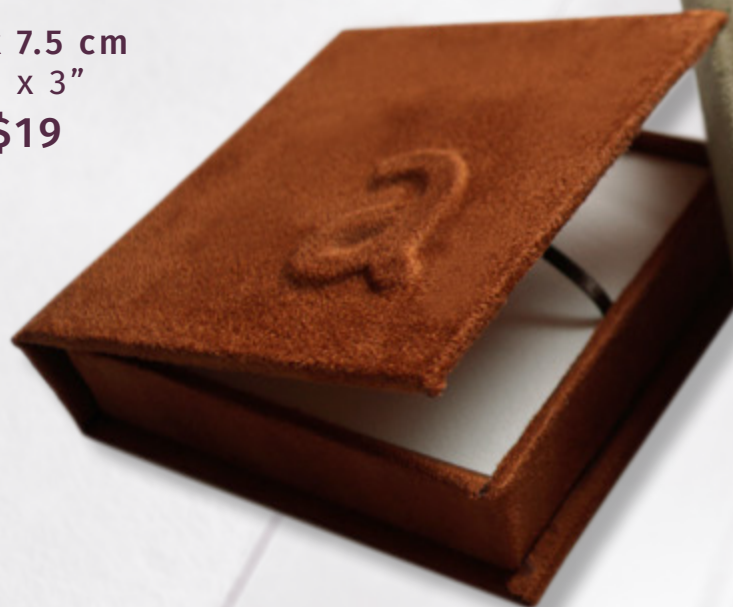

heka

Relieves ornamentales

☛ Cajas ornamentadas

Heka c1

7.5 x 7.5 cm
3" x 3"
\$19

Heka c2

AS
+ \$9

Heka c2