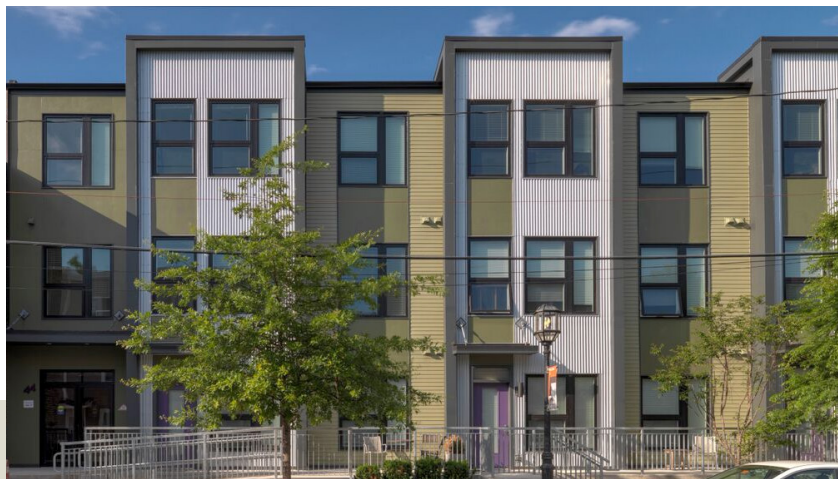

*Chelsea, MA*

© Andy Ryan 2015

## ***Welcome to Flats at 22 and Flats at 44!***

It's time for you to think inside the Box - The Box District that is! Urban luxury living, just minutes from Boston, with a new, conveniently located silver line T stop steps outside your door!

A vibrant neighborhood mixed with eclectic restaurants, shopping and parks makes the Box District the place to be. The Box District apartments consist of Flats at 22, Flats at 44 and Atlas Lofts - each with their own character and style. Flats at 22 and 44 offer an exciting opportunity to live in a brand new boutique community near the heart of Boston. Granite counters, soaring ceilings, hardwood bamboo floors – generous and bright living spaces that overflow with modern upscale quality. It's where luxury meets convenience!

## **PROPERTY HIGHLIGHTS:**

- Studio, 1- and 2-bedroom apartments available
- Granite Counters, Soaring Ceilings, Hardwood Bamboo Floors
- Easy Access to Downtown and Major Routes; Silver Line
- Fitness Room with Individual Docking and TVs
- Interior bike storage