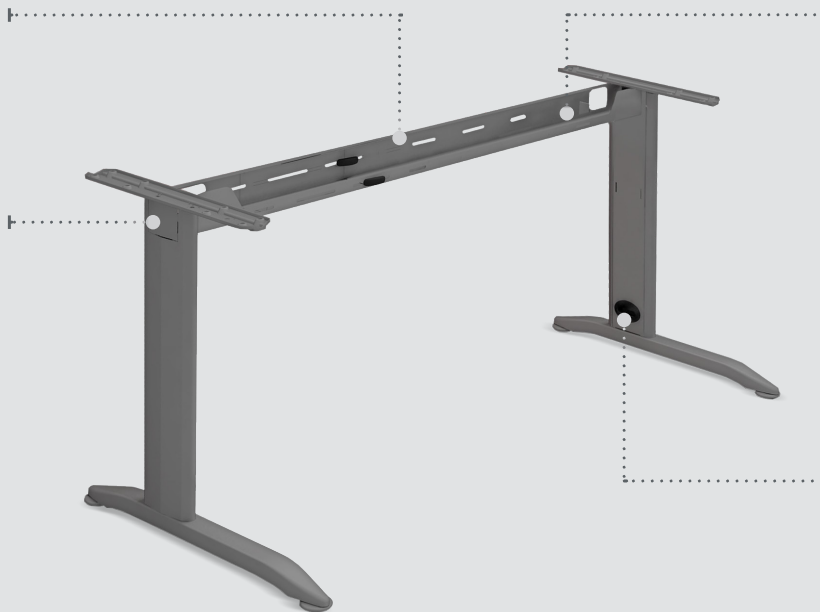

Ultra Plus allows for the creation of a continual work surface and integral wire management, which is popular in both the office and IT environments. Each table frame gangs to a common supporting leg, creating extra work area without cluttering floor space and jeopardizing leg room with unnecessary supports.

FEATURES

Table Top Features

- 1" thick 45lb high density particle board
- High pressure scratch resistant laminate
- Chewing gum resistant table backing
- 3mm vinyl bonded edge-band
- Rounded corners for safety

Frame Features

- Deep Drawn base with floor leveler
- Aesthetic cover to leg component
- Modular construction
- Integral wire management
- Adjustable floor glides
- Silver powder coat finish
- Fixed height 29.5"

Cut away front wire management channel allows for quick easy access of wires with table top on

Leg mounted grommets allow for hiding of wires inside the desk leg keeping your office smart and tidy

Pictured: Ultra Plus Starter shown with optional Add On.