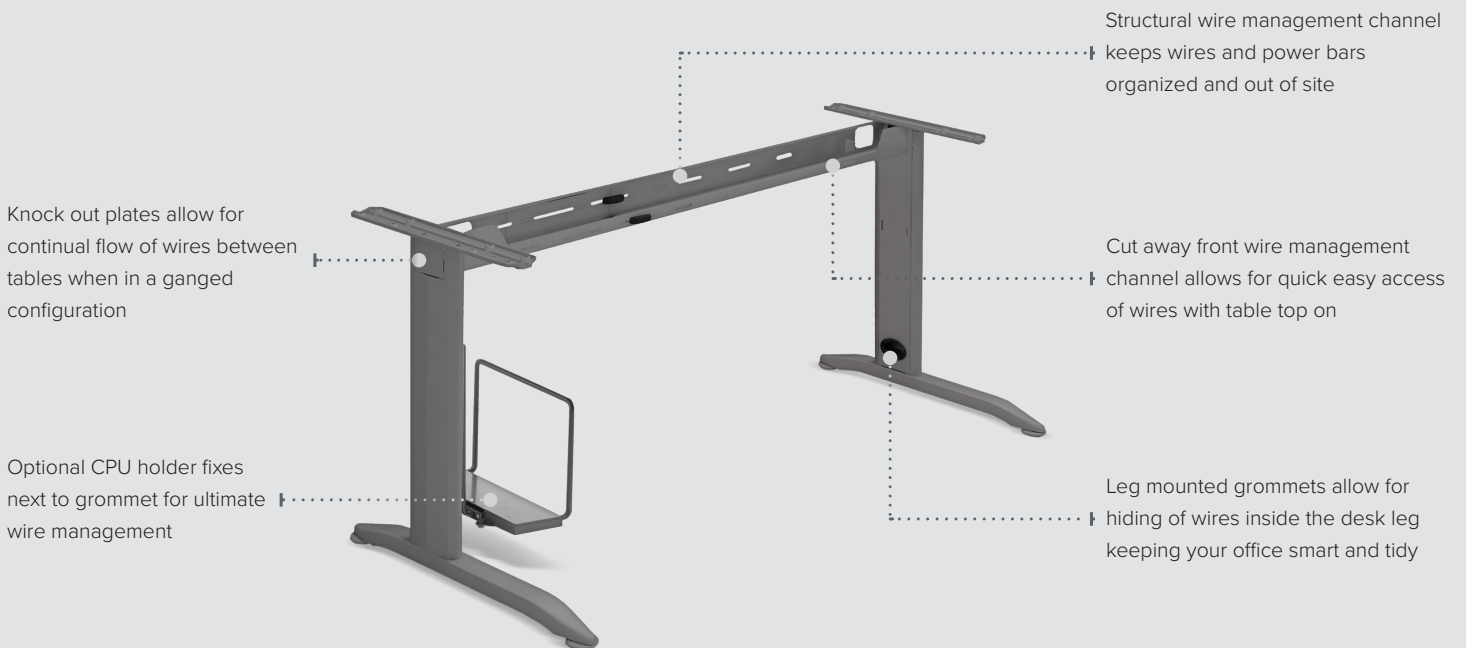

FEATURES

Table Top Features

- 1" thick 45lb high density particle board
- High pressure scratch resistant laminate
- Chewing gum resistant table backing
- 3mm vinyl bonded edge-band
- Rounded corners for safety

Frame Features

- Deep Drawn base with floor leveler
- Aesthetic cover to leg component
- Modular construction
- Integral wire management
- Adjustable floor glides
- Silver powder coat finish
- Fixed height 29.5"

INTEGRAL WIRE MANAGEMENT SYSTEM

Pictured: Ultra Plus Starter shown with optional Add On and CPU Holders.