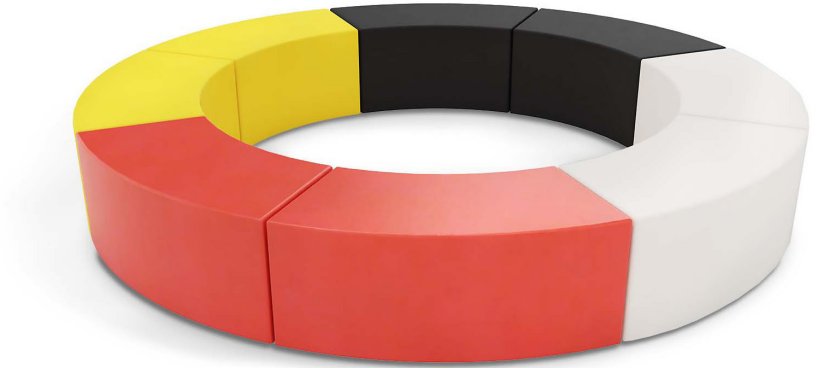

MEDICINE WHEEL OTTOMANS

Model: JSMED.18

Juice seating can be combined to produce multiple sitting environments, ideal for informal group study and a sure way to bring life and vitality to any space! The structure is lightweight yet strong, combining a wooden frame with resilient foams and fabrics.

SPECIFICATIONS

Features

- Includes two black, yellow, red and white ottomans forming a 10' diameter circle
- Sectionals: 8 pieces
- Vinyl exceeds 1.5 million double rubs
- High resiliency CFC-free fire retardant polyurethane foam
- Phthalate and PVC free
- Heavy duty construction for years of dependable use
- Nylon floor glides

Colour options

Dimensions **per piece**

Height	Width	Length
18"	24"	48"

*Refer to colour sheets for options

Made in Canada

Greenguard Gold Certified

Limited Lifetime Warranty

MITYBILT