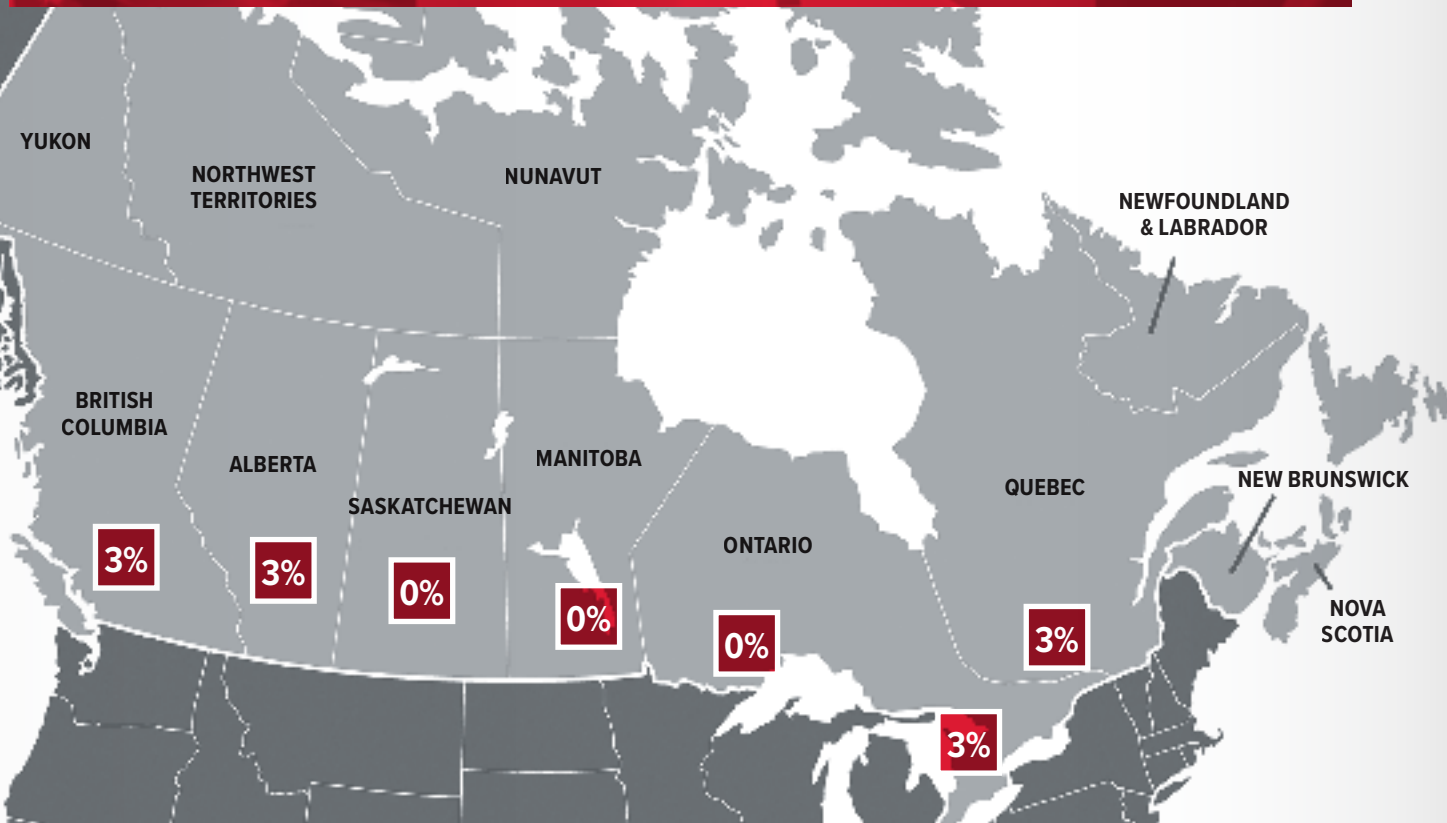

Freight Rates Across Major Canadian Cities:

British Columbia	Alberta	Saskatchewan	Manitoba	Ontario	Quebec	Maritime/Territories
Vancouver 3%	Calgary 3%	Regina 0%	Winnipeg 0%	Thunder Bay 0%	Montreal 3%	Please contact your MityBilt dealer
Kelowna 3%	Edmonton 3%	Saskatoon 0%	Toronto 3%	Ottawa 3%		
Victoria 3%						