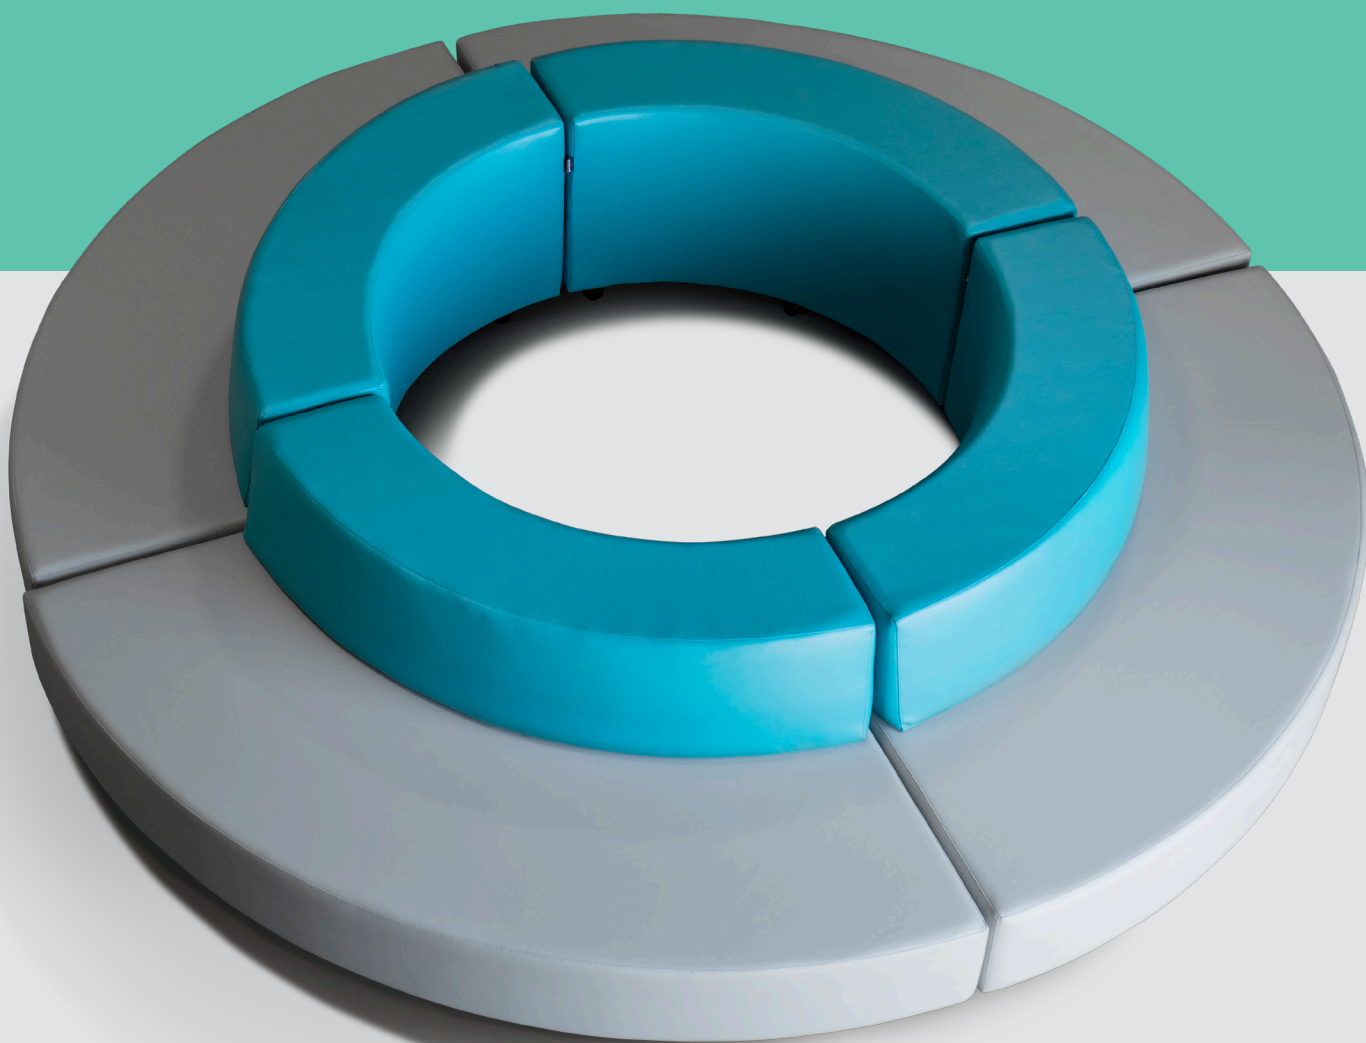

Drift

Drift soft seating consists of 4 different shape pieces that can be combined multiple different ways to fit your learning space.

FEATURES

- 18" Seat height with mid height back support
- Exceeds 1,500,000 double rubs
- High resiliency fire retardant vinyl
- With Endurepel Armour protective finish
- High resiliency CFC-free fire retardant polyurethane foam
- Phthalate and PVC free
- Heavy duty construction for years of dependable use
- Powder coated frame with rubber glides

SPECIFICATIONS

DRIFT STRAIGHT

Size (in.)	Seat Height (in.)	Product Code
66 x 30 x 29.5	18	DRFTB

DRIFT INSIDE CURVE

Size (in.)	Seat Height (in.)	Product Code
62 x 62 x 29.5	18	DRFT-190

DRIFT OUTSIDE CURVE

Size (in.)	Seat Height (in.)	Product Code
62 x 62 x 29.5	18	DRFT-090

DRIFT CROSSOVER

Size (in.)	Seat Height (in.)	Product Code
66 x 30 x 29.5	18	DRFT-X