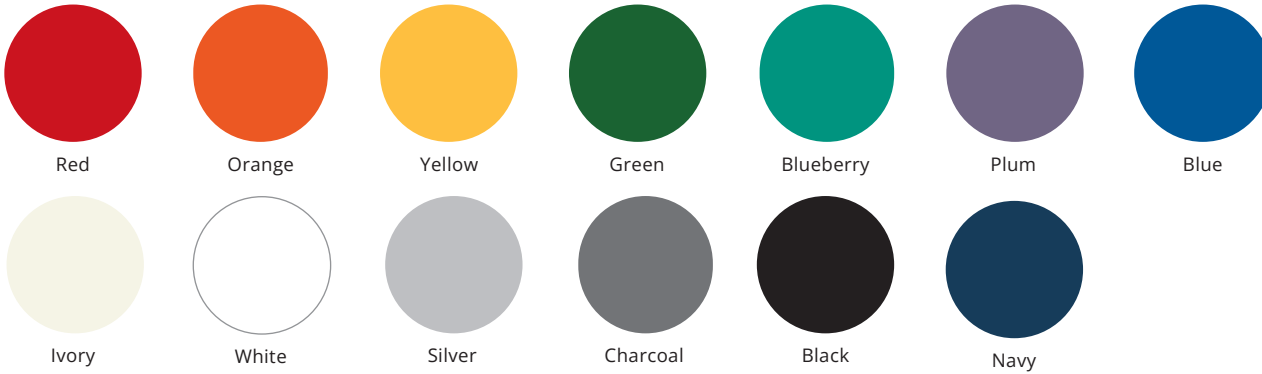

COLOURS & FINISHES

Last edited: June 2024

Table Top Laminate Options

Table Top Edgeband Options

Storage Laminate Options

PLEASE NOTE: The colours here are only a sampling of the colours. On-screen and printer colour representations may vary from actual colours.

Storage Edgeband Options

Metal Powder Coat Options

Soft Seating Vinyl Options

Acoustic Felt Options

PLEASE NOTE: The colours here are only a sampling of the colours. On-screen and printer colour representations may vary from actual colours.