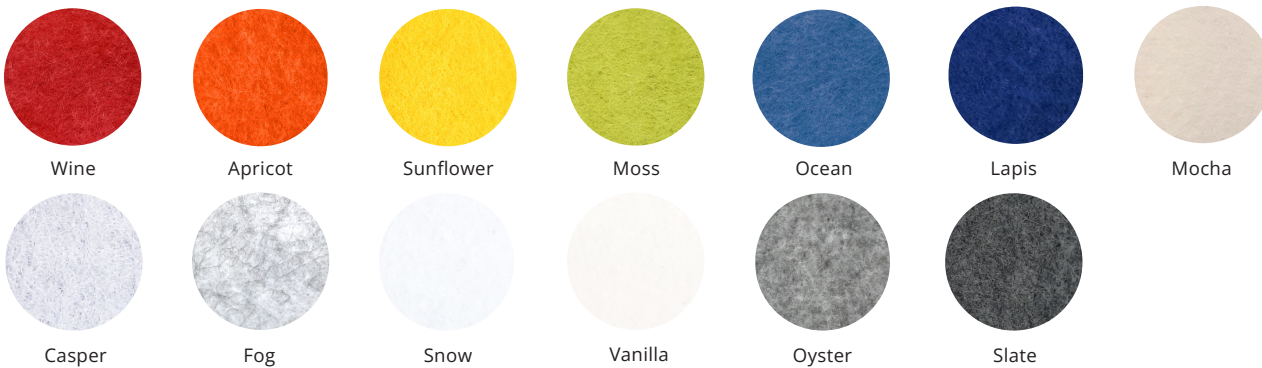

COLOURS & FINISHES

Last edited: June 2024

Table Top Laminate Options

Table Top Edgeband Options

Storage Laminate Options

PLEASE NOTE: The colours here are only a sampling of the colours. On-screen and printer colour representations may vary from actual colours.

Storage Edgeband Options

Metal Powder Coat Options

Soft Seating Vinyl Options

Acoustic Felt Options

PLEASE NOTE: The colours here are only a sampling of the colours. On-screen and printer colour representations may vary from actual colours.