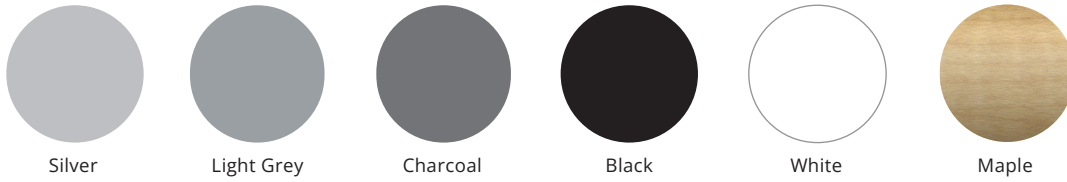

COLOURS & FINISHES

Last edited: June 2024

Table Top Laminate Options

Table Top Edgeband Options

Storage Laminate Options

PLEASE NOTE: The colours here are only a sampling of the colours. On-screen and printer colour representations may vary from actual colours.

Storage Edgeband Options

Metal Powder Coat Options

Soft Seating Vinyl Options

Acoustic Felt Options

PLEASE NOTE: The colours here are only a sampling of the colours. On-screen and printer colour representations may vary from actual colours.