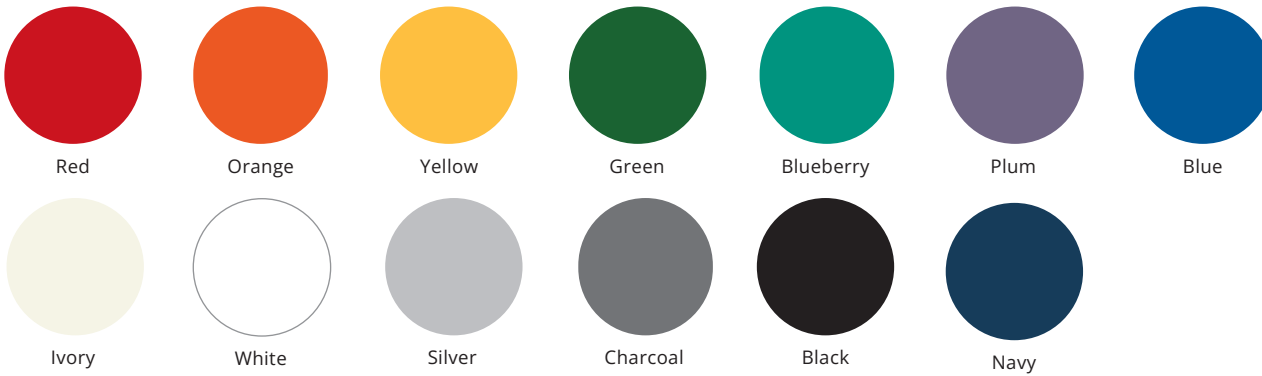

COLOURS & FINISHES

Last edited: June 2024

Table Top Laminate Options

Table Top Edgeband Options

Storage Laminate Options

PLEASE NOTE: The colours here are only a sampling of the colours. On-screen and printer colour representations may vary from actual colours.

Storage Edgeband Options

Metal Powder Coat Options

Soft Seating Vinyl Options

Acoustic Felt Options

PLEASE NOTE: The colours here are only a sampling of the colours. On-screen and printer colour representations may vary from actual colours.