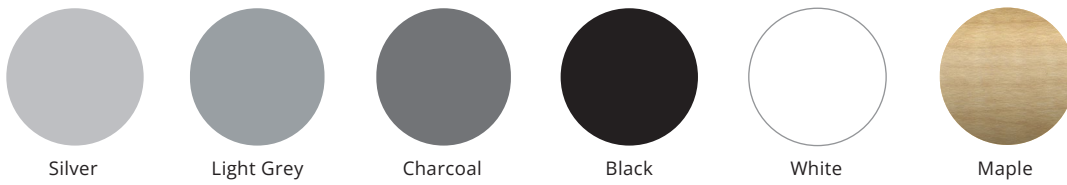

COLOURS & FINISHES

Last edited: June 2024

Table Top Laminate Options

Table Top Edgeband Options

Storage Laminate Options

PLEASE NOTE: The colours here are only a sampling of the colours. On-screen and printer colour representations may vary from actual colours.

Storage Edgeband Options

Metal Powder Coat Options

Soft Seating Vinyl Options

Acoustic Felt Options

PLEASE NOTE: The colours here are only a sampling of the colours. On-screen and printer colour representations may vary from actual colours.