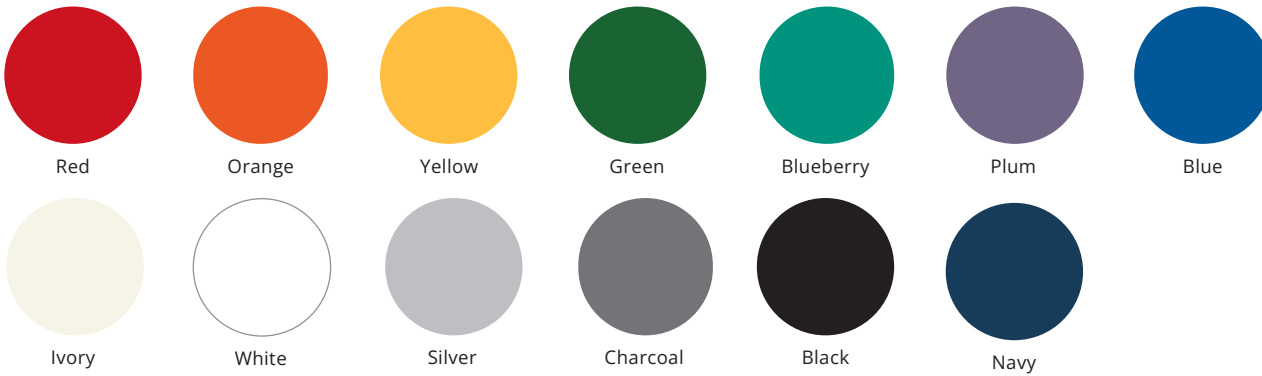

Metal Powder Coat Options