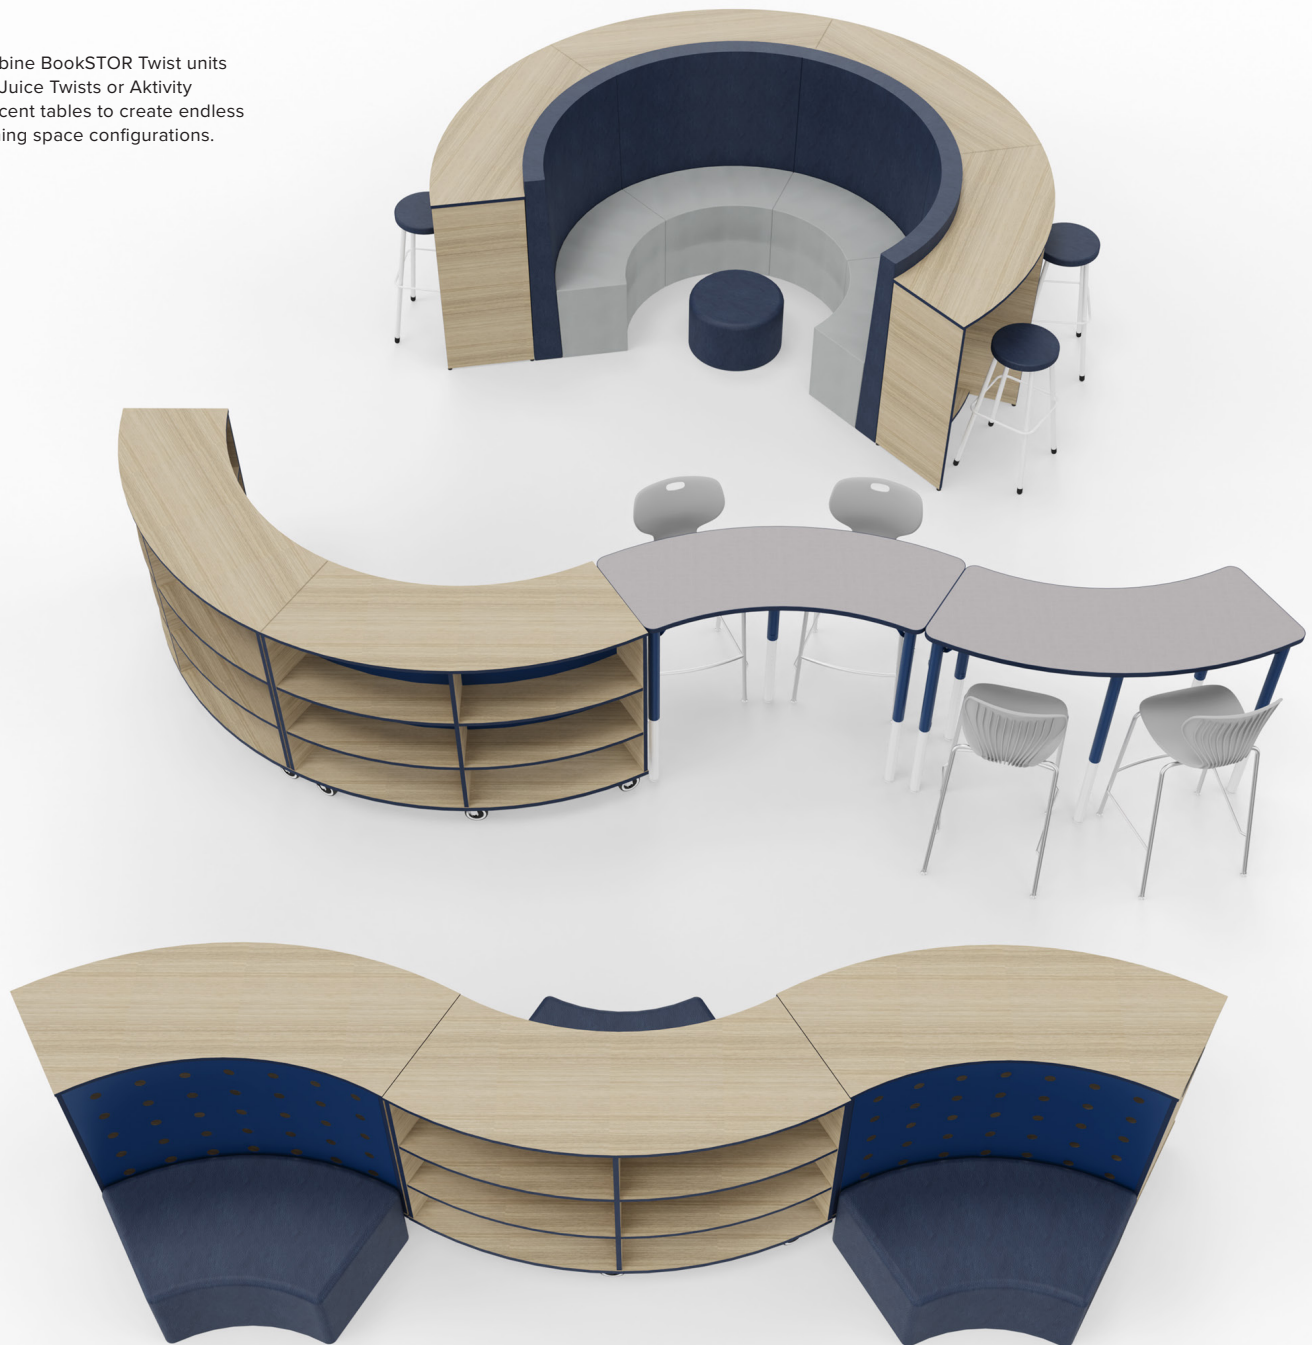

BookSTOR

The BookSTOR is for creative and innovative minds – a space structuring storage system that creates variable areas for contemporary work. BookSTOR transforms traditional shelving systems and can be used as a room divider to create spaces and storage areas while serving as a visual and acoustic screen. BookSTOR is available in straight and curved elements with shelves, cubbies and totes. BookSTOR works hand in hand with Juice Soft Seating creating the perfect quiet work environment for students that want to get ahead.

FEATURES

- 1" thick 45lb high density particle board construction base with 3/4" shelves and gables
- 3mm vinyl bonded edgeband
- Fully welded steel sub-frame
- Oversize locking swivel castors
- Magnetic perforated steel back panel
- Durable powder coat finish
- Integral handle for easy maneuvering
- Flush mount for classroom safety
- Adjustable shelves with safety clip support

Combine BookSTOR Twist units with Juice Twists or Aktivty Crescent tables to create endless learning space configurations.

BookSTOR STRAIGHT

Width	Height	Depth	Product Code
42"	36"	18"	BS4236
42"	42"	18"	BS4242

BookSTOR TWIST

Width	Height	Depth	Product Code
61.75"	36"	18"	BSC4236
61.75"	42"	18"	BSC4242
61.75"	66"	18"	BSC4266

BookCOUNTER STRAIGHT

Width	Height	Depth	Product Code
42"	36"	18"	SSC4236
42"	42"	18"	SSC4242