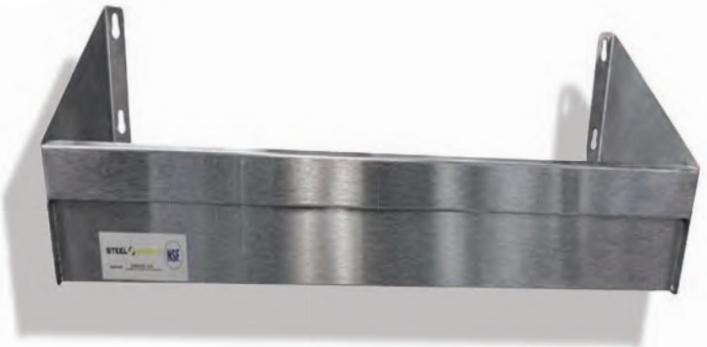

Speed Rails

FEATURES

- Made of 20 Gauge, 304 Stainless Steel
- Speed Rails Can Hold Up to 7-8 Large Bottles per Tier Allowing for Extra Storage
- Double Speed Rails Have an Opening Between Tiers To Allow Easier Cleanup

Heavy Duty Stainless Steel Single Tier Speed Rail

ITEM	TYPE
SWSSR3-24X	24" Single Speed Rail
SWSSR3-30X	30" Single Speed Rail
SWSSR3-36X	36" Single Speed Rail
SWSSR3-48X	48" Single Speed Rail