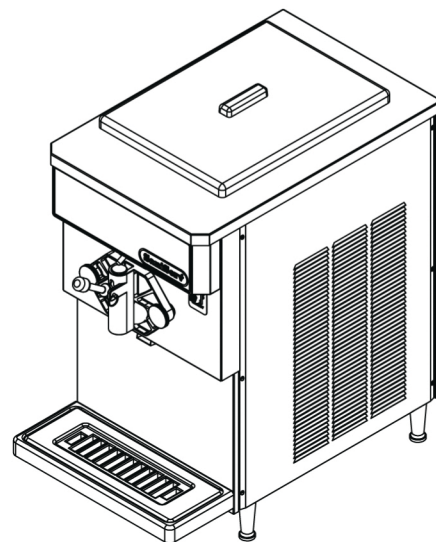

SESCO

Call for today for details
800.222.0558

Frozen Beverage

Model 707

Serve by the glass

- Countertop Model
- 8 Gallons per Hour
- 20 Quart Capacity
- Air Cooled
- 115 volt

Product Dimensions:
31"(h) x 14"(w) x 24"(d)

Model 708

Serve by the pitcher

- Countertop Model
- 10 Gallons per Hour
- 20 Quart Capacity
- Air or Water Cooled
- 115 volt

Product Dimensions:
33"(h) x 17"(w) x 24.8"(d)

SESCO

800.222.0558