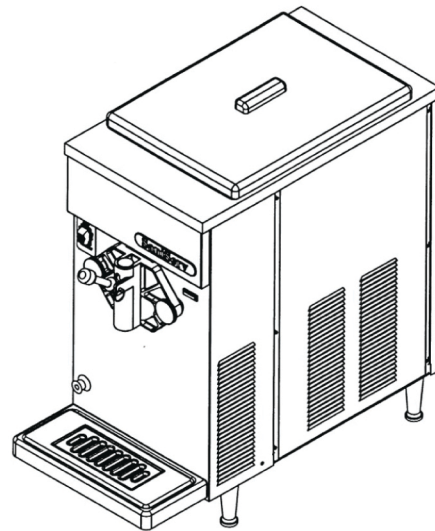

SESCO

Call for today for details
800.222.0558

Frozen Beverage

Model 707

Serve by the glass

- Countertop Model
- 8 Gallons per Hour
- 20 Quart Capacity
- Air Cooled
- 115 volt

Product Dimensions:
31"(h) x 14"(w) x 24"(d)

Model 708

Serve by the pitcher

- Countertop Model
- 10 Gallons per Hour
- 20 Quart Capacity
- Air or Water Cooled
- 115 volt

Product Dimensions:
33"(h) x 17"(w) x 24.8"(d)

SESCO

800.222.0558