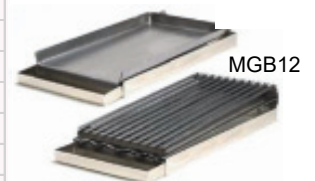

# Rocky Mountain Product List

ID/PART#	DESCRIPTION	SHIP WEIGHT
<b>PANCAKE GRIDDLES (LOW GREASE)</b>		
RM1016	10"X16"X12 ga RV model	57
RM1111	11"x11"x 12 ga single burner	30
RM1220-8	12"x20"x10 ga 2-burner Home/outdoor	69
RM1320	13 X 20 12ga-2 Burner	25
RM1423-8	14"x23"x7 ga 2-burner rest./outdoor	69
RM1424	14" x 24" x 7 ga 2-burner restaurant	68
RM2323-8	23"x23"x 7 ga 4-burner restaurant	55
RM2424	24" x 24" x 7 ga 4-burner restaurant	40
<b>ADD-ON GRIDDLES (HIGH GREASE)</b>		
MC12-8	12"x24"x1.5" deep 7 ga 2-burner commercial griddle w/ grease tray	27
MC24-8	24"x24"x1.5" deep 7 ga 4-burner commercial griddle w/grease tray	45
<b>ADD-ON BROILERS</b>		
MB12-8	2-burner commercial w/grease tray	31
MB24-8	4-burner commercial w/ grease tray	54
<b>GRIDDLE/BROILER COMBO-INTERCHANGABLE</b>		
MGB12-8	2-burner commercial w/MG12 griddle top & B12 broiler assembly	49
MGB24-8	4-burner commercial w/ MG24 griddle top & two B12 broiler assemblies	87
<b>GRIDDLE/BROILER SIDE BY SIDE</b>		
MGB24SS-8	4-burner commercial w/MG12 griddle top & B12 broiler assembly	50
<b>BEAR TOOTH CHARCOAL GRILL</b>		
BTG1	2'x5'/2'x3' Folding portable charcoal grill. Stainless steel.	145
<b>REPLACEMENT PARTS</b>		
B12	broiler assy.12x24(grate & flare pan)	
MG12	griddle top for MC12	19
MG24	griddle top for MC24	34
XMC12FR	adjustable frame for MC/MB12	
XMC24FR	adjustable frame for MC/MB24	
XMC12	grease tray for MC/MB12	
XMC24	grease tray for MC/MB24	