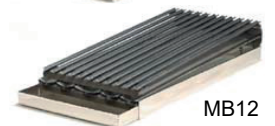

# Rocky Mountain Product List

ID/PART#	DESCRIPTION	SHIP WEIGHT
<b>PANCAKE GRIDDLES (LOW GREASE)</b>		
RM1016	10"X16"X12 ga RV model	57
RM1111	11"x11"x 12 ga single burner	30
RM1220-8	12"x20"x10 ga 2-burner Home/outdoor	69
RM1320	13 X 20 12ga-2 Burner	25
RM1423-8	14"x23"x7 ga 2-burner rest./outdoor	69
RM1424	14" x 24" x 7 ga 2-burner restaurant	68
RM2323-8	23"x23"x 7 ga 4-burner restaurant	55
RM2424	24" x 24" x 7 ga 4-burner restaurant	40
<b>ADD-ON GRIDDLES (HIGH GREASE)</b>		
MC12-8	12"x24"x1.5" deep 7 ga 2-burner commercial griddle w/ grease tray	27
MC24-8	24"x24"x1.5" deep 7 ga 4-burner commercial griddle w/grease tray	45
<b>ADD-ON BROILERS</b>		
MB12-8	2-burner commercial w/grease tray	31
MB24-8	4-burner commercial w/ grease tray	54
<b>GRIDDLE/BROILER COMBO-INTERCHANGABLE</b>		
MGB12-8	2-burner commercial w/MG12 griddle top & B12 broiler assembly	49
MGB24-8	4-burner commercial w/ MG24 griddle top & two B12 broiler assemblies	87
<b>GRIDDLE/BROILER SIDE BY SIDE</b>		
MGB24SS-8	4-burner commercial w/MG12 griddle top & B12 broiler assembly	50
<b>BEAR TOOTH CHARCOAL GRILL</b>		
BTG1	2'x5'/2'x3' Folding portable charcoal grill. Stainless steel.	145
<b>REPLACEMENT PARTS</b>		
B12	broiler assy.12x24(grate & flare pan)	
MG12	griddle top for MC12	19
MG24	griddle top for MC24	34
XMC12FR	adjustable frame for MC/MB12	
XMC24FR	adjustable frame for MC/MB24	
XMC12	grease tray for MC/MB12	
XMC24	grease tray for MC/MB24	