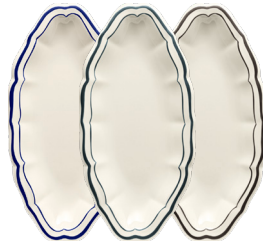

100% Made in France, Gien is the quintessential embodiment of French craftsmanship. More than just pottery, it is a living symbol of refinement and the quintessential French "art de vivre".

Dinner Plate, 10 ½"
4 Pc.

FP977 Cobalt
FP972 Acapulco
FP982 Midnight

Dessert Plate, 9 ½"
4 Pc.

FP978 Cobalt
FP973 Acapulco
FP983 Midnight

Canape Plate, 6 ½"
4 Pc.

FP979 Cobalt
FP974 Acapulco
FP984 Midnight

Rim Soup, 9 ⅛" (10 Oz.)
4 Pc.

FP980 Cobalt
FP975 Acapulco
FP985 Midnight

Pickle Dish (8 Oz.)
10 ⅞" x 5 ⅜"
1 Pc.

FP981 Cobalt
FP976 Acapulco
FP986 Midnight

Filet features a hand-painted double border, meticulously applied with a fine brush to accentuate the plate's delicate scalloped edge. This artisanal touch enhances the authenticity and charm of each piece.