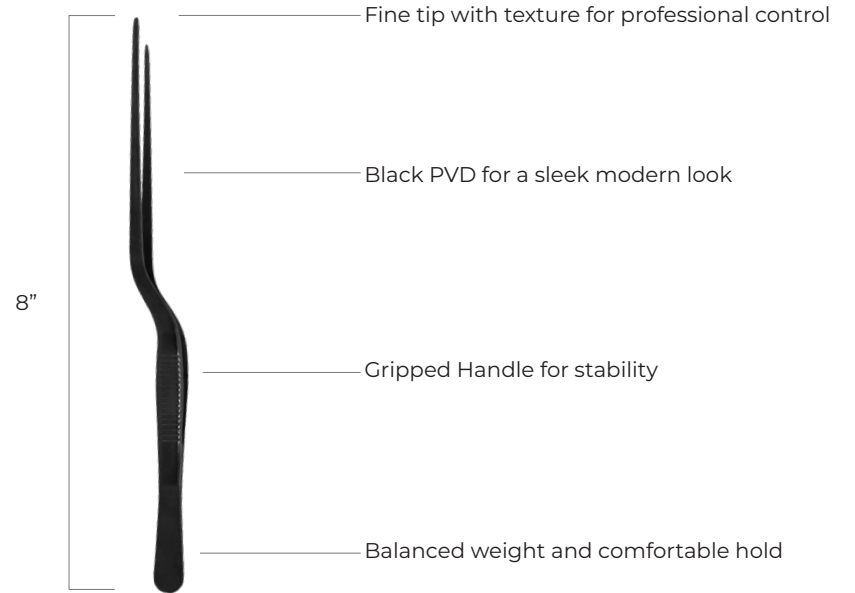

creator of experiences.

NEW

Plating Tweezers

ARCOROC
BY
Chris Adams

FP948, 1 Pc.

MT011
Dual Sided Teardrop
Bar Spoon
L: 15 3/4"
1 Pc.

MT051
Ellis Adams Jigger
H: 3 1/4" T: 2"
B: 1 3/4" M: 2"
1 Pc.

Cocktail Shaker
MT850 (20 Oz.)
MT849 (28 Oz.)
1 Pc.

MT002
Julep Strainer
L: 7 1/16" W: 3"
1 Pc.

MT004
Fine Mesh Strainer
L: 8 3/4" W: 3 1/8"
1 Pc.

HS002
Hawthorne Strainer
L: 6 1/4" W: 3 3/8"
1 Pc.