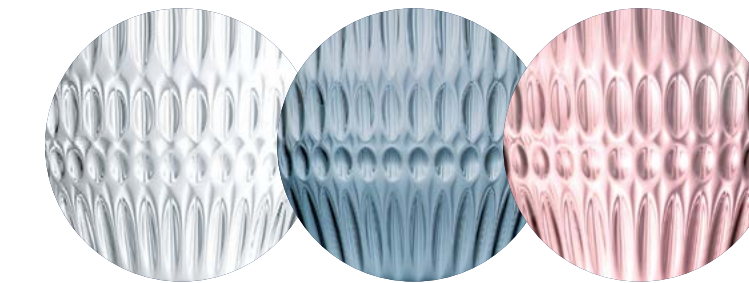

ARCOROC

GLASSWARE

Rock Dew Collection

Superior stackability and textured design helps to differentiate while remaining trendy. Mix and match with the Stack Up collection!

Clear

Blue

Pink

V7638
Rocks (12 Oz.)
H: 3 3/4" T: 3 3/8"
B: 2 1/4" M: 3 3/8"
2 Dz.