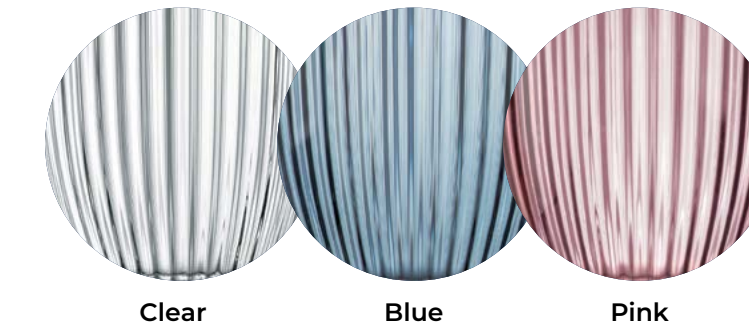

Clear

Blue

Pink

V7636
Rocks (12 Oz.)
H: 3 3/4" T: 3 3/8"
B: 2 1/4" M: 3 3/8"
2 Dz.

V7637
Hi Ball (12 1/4 Oz.)
H: 5 3/8" T: 3"
B: 2" M: 3"
2 Dz.

V8704
Blue Rocks (12 Oz.)
H: 3 3/4" T: 3 3/8"
B: 2 1/4" M: 3 3/8"
2 Dz.