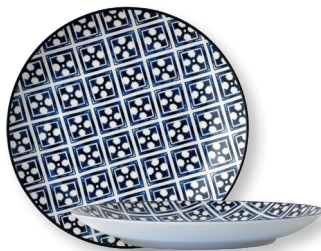

**FK767**  
Salad Plate 8 ½"  
2 Dz.

**FK766**  
Brunch Plate 10"  
2 Dz.

**FK765**  
Banquet Plate 10 ½"  
1 Dz.

**FK764**  
Dinner Plate 11 ½"  
1 Dz.

**FK763**  
Service Plate 12"  
1 Dz.

**FK774**  
Pasta Bowl (18 ½ Oz.)  
11 ¾"  
1 Dz.

# *Candour Azure*

Create a unique color impact with blue and white pattern combinations. Complement the line as an accent piece with any pattern in the Aluminite body.

**FK643**  
Coupe B&B Plate 6 1/2"  
2 Dz.

**FK640**  
Coupe Salad/Dessert Plate 8 1/8"  
2 Dz.

**FK639**  
Coupe Dinner/Banquet Plate 10 3/4"  
2 Dz.

**FK641**  
Coupe Brunch Plate 9"  
2 Dz.

**FK642**  
Coupe Deep Soup Plate (24 1/2 Oz.)  
8 1/8"  
2 Dz.