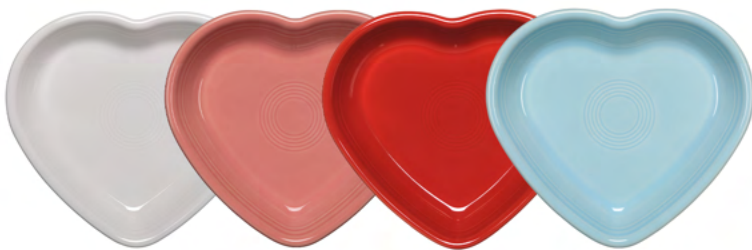

medium heart shaped bowl 7-1/2" 17 oz 1445
available colors: 100 white, 347 peony, 326 scarlet, and 349 sky