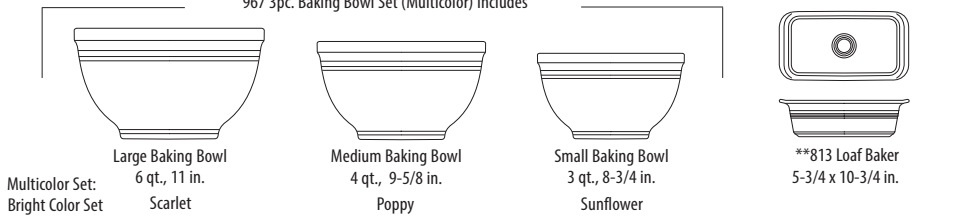

967 3pc. Baking Bowl Set (Multicolor) Includes