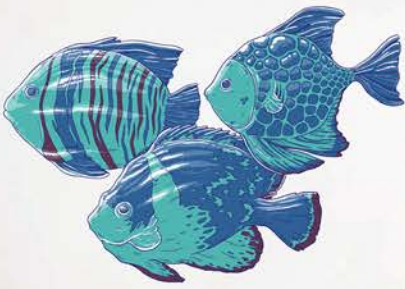

luncheon/salad bowl plate
8-1/2" coastal seahorse 151142324

medium bistro bowl
38oz coastal 145842324

large bistro bowl
68oz coastal 145942324

luncheon/salad bowl plate
8-1/2" coastal 151142239

COASTAL

Turtles and fish decorate the reef in cool Fiesta® Dinnerware colors.

tapered mug
15oz **coastal fish** 147542406

luncheon plate
9" **coastal fish** 46542406

appetizer plate
6-5/8" **coastal fish** 146142406

luncheon/salad bowl plate
8-1/2" **coastal fish** 151142406

appetizer plate
6-5/8" **coastal turtle** 146142426