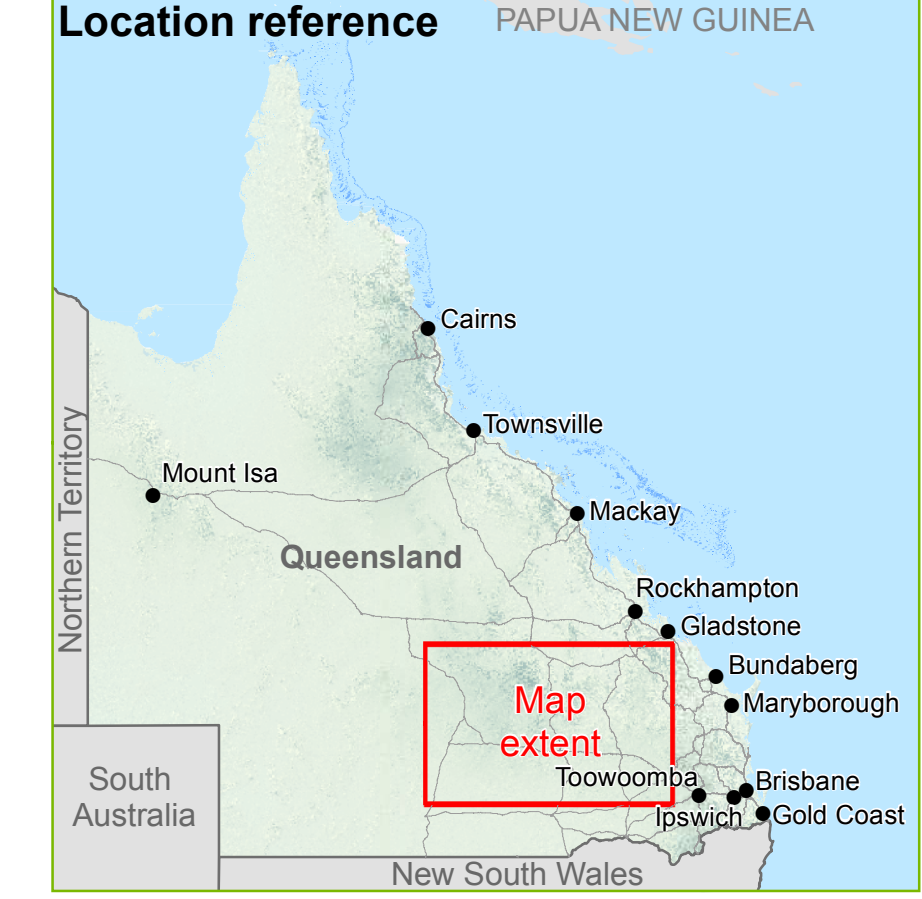

Surat Basin All energy companies holding Petroleum Lease (PL)

Legend

- Urban centre
- Local Centre
- Localities
- Railway
- Freeways/Motorways
- Highways
- Secondary roads
- Local road
- Major rivers
- Dams and waterbodies
- Local Government Area Boundary
- Surat Basin
- All energy companies holding PL
 - AGL
 - Amour Energy
 - Arrow
 - Australia Pacific LNG
 - Shell
 - Bridgeport
 - Santos
 - Various small energy companies

Authority to Prospect and Petroleum Lease data sourced from the Department of Natural Resources and Mines, August 2016.

0 10 20 40 60 80 100
Kilometres

Map Size: A1

Coordinate System: GCS GDA 1994
Datum: GDA 1994
Units: Degree

Map produced by the Department of State Development
Spatial Services Unit, 5/04/2017