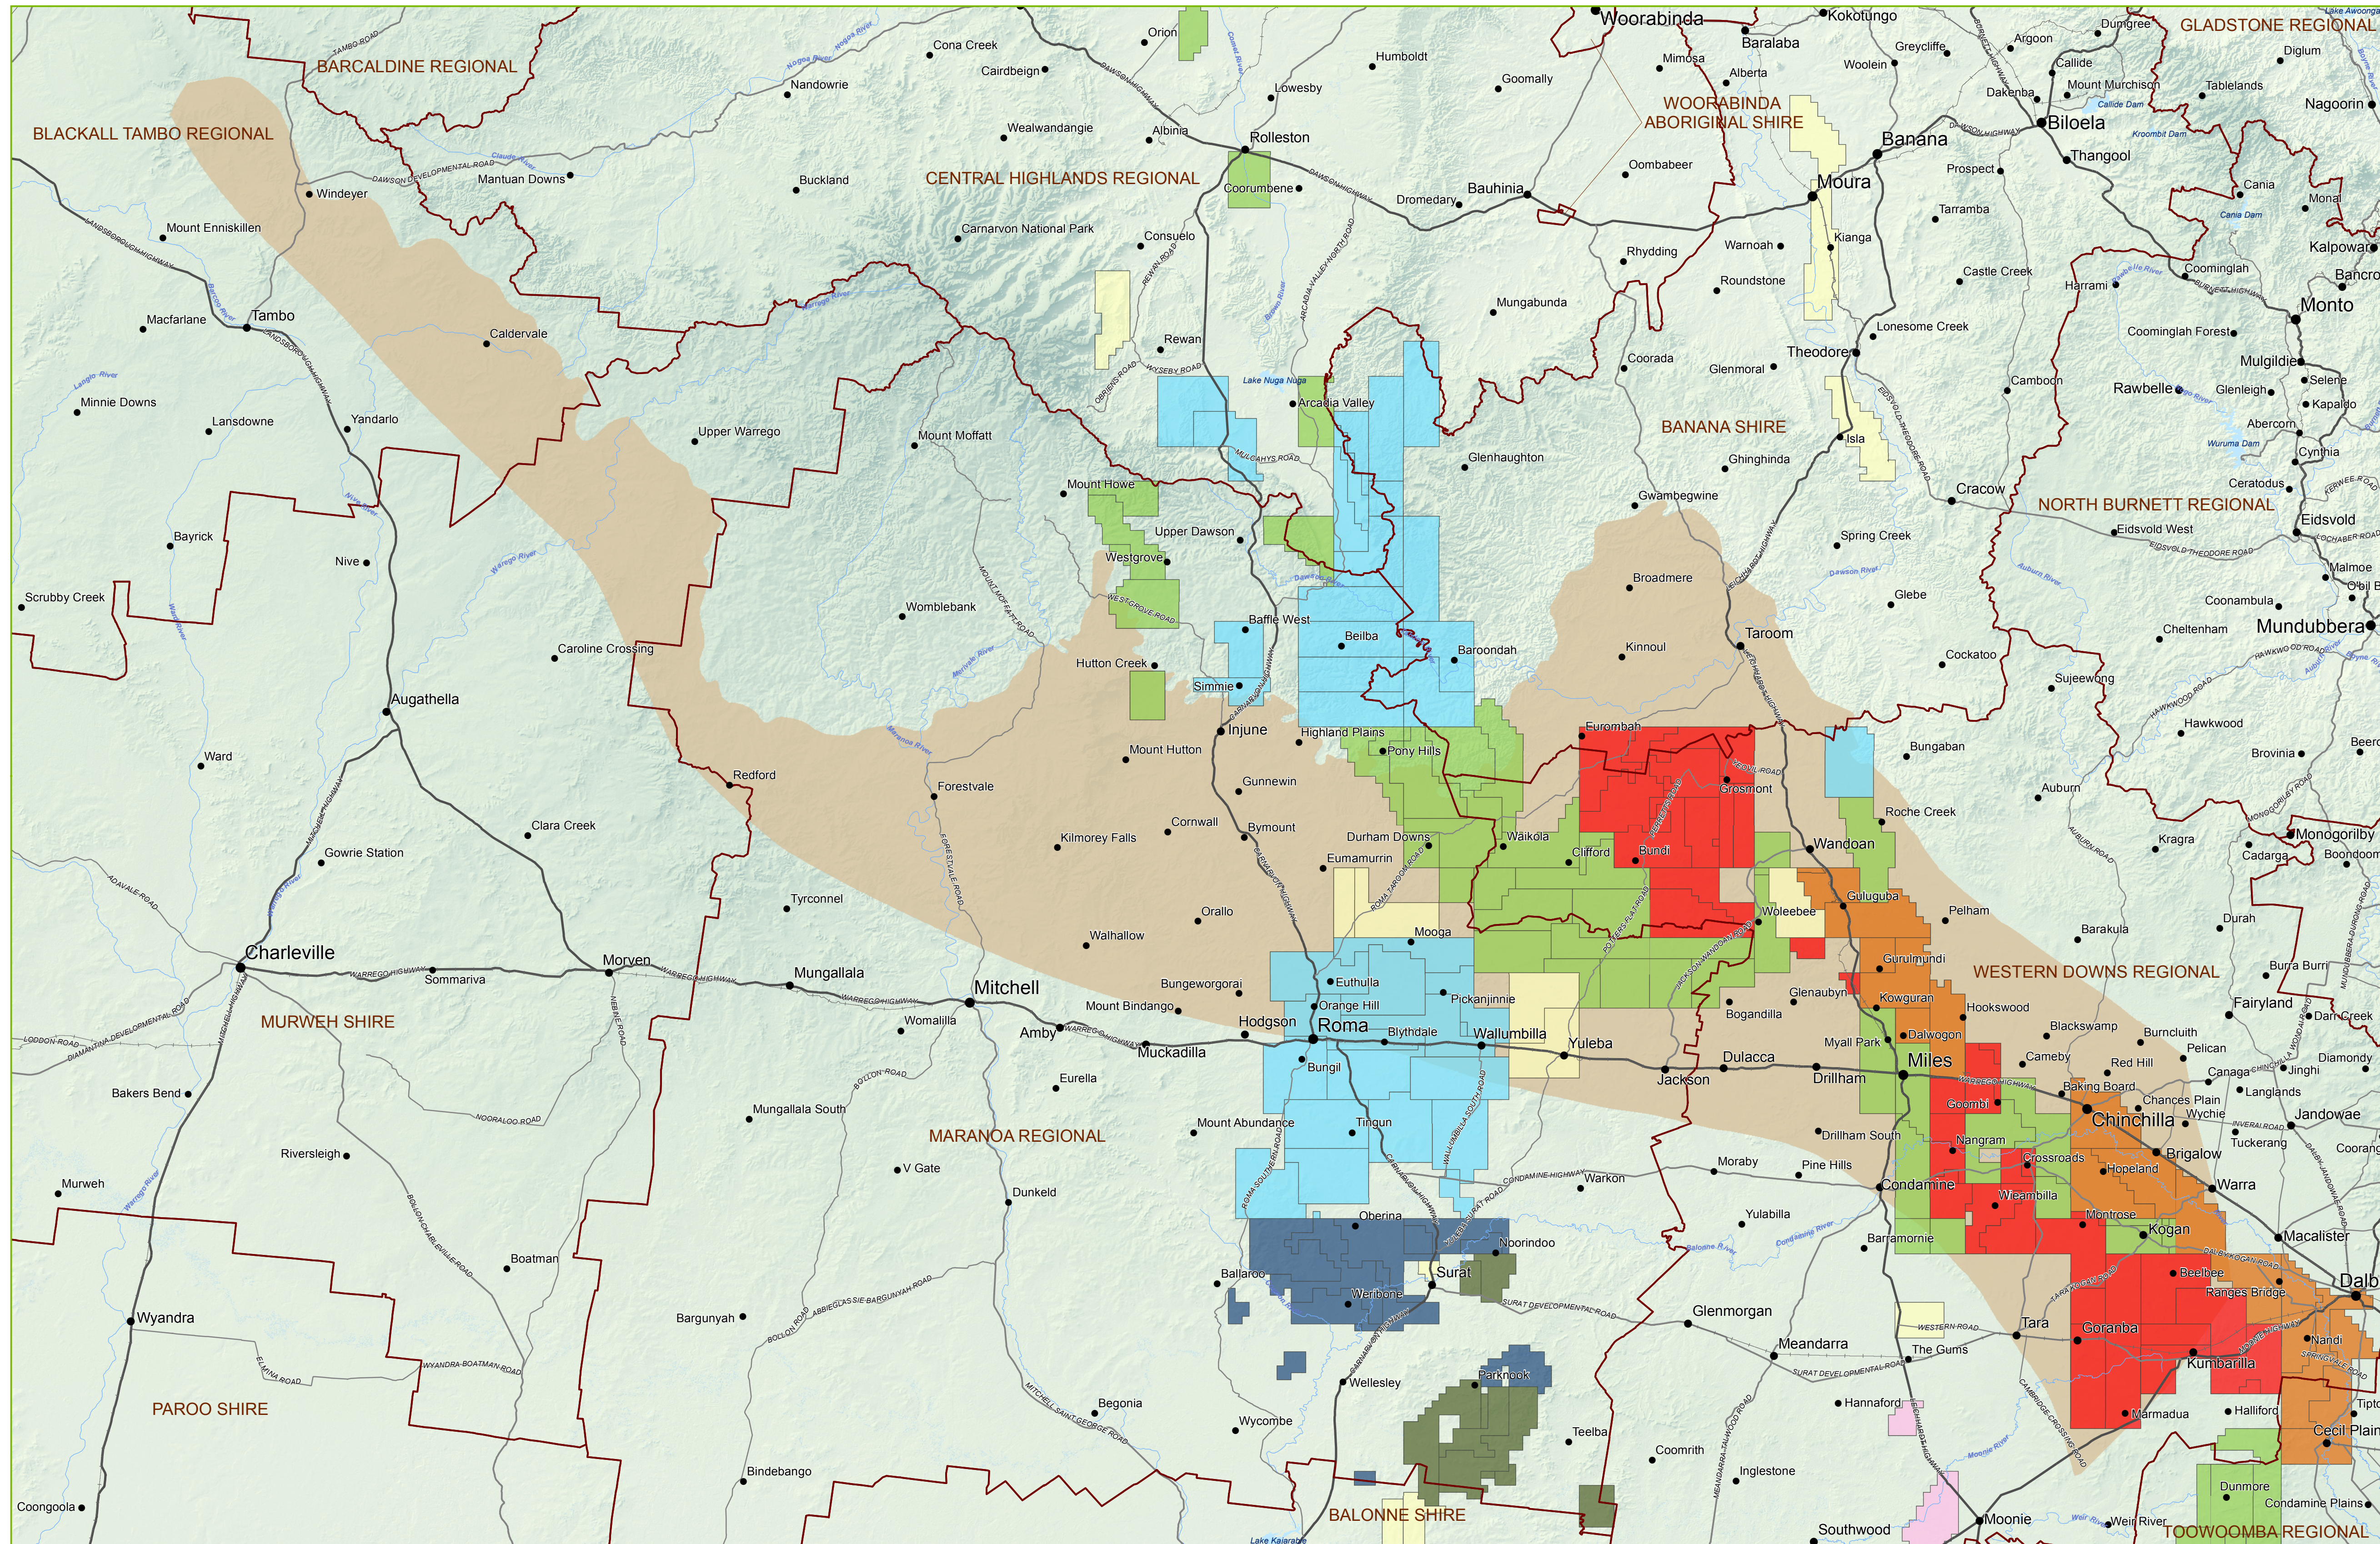

Surat Basin All energy companies holding Petroleum Lease (PL)

Legend

- Urban centre
- Local Centre
- Localities
- Railway
- Freeways/Motorways
- Highways
- Secondary roads
- Local road
- Major rivers
- Dams and waterbodies
- Local Government Area Boundary
- Surat Basin
- All energy companies holding PL
 - AGL
 - Amour Energy
 - Arrow
 - Australia Pacific LNG
 - Shell
 - Bridgeport
 - Santos
 - Various small energy companies

Authority to Prospect and Petroleum Lease data sourced from the Department of Natural Resources and Mines, August 2016.

0 10 20 40 60 80 100
Kilometres

Map Size: A1

Coordinate System: GCS GDA 1994
Datum: GDA 1994
Units: Degree

Map produced by the Department of State Development
Spatial Services Unit, 5/04/2017