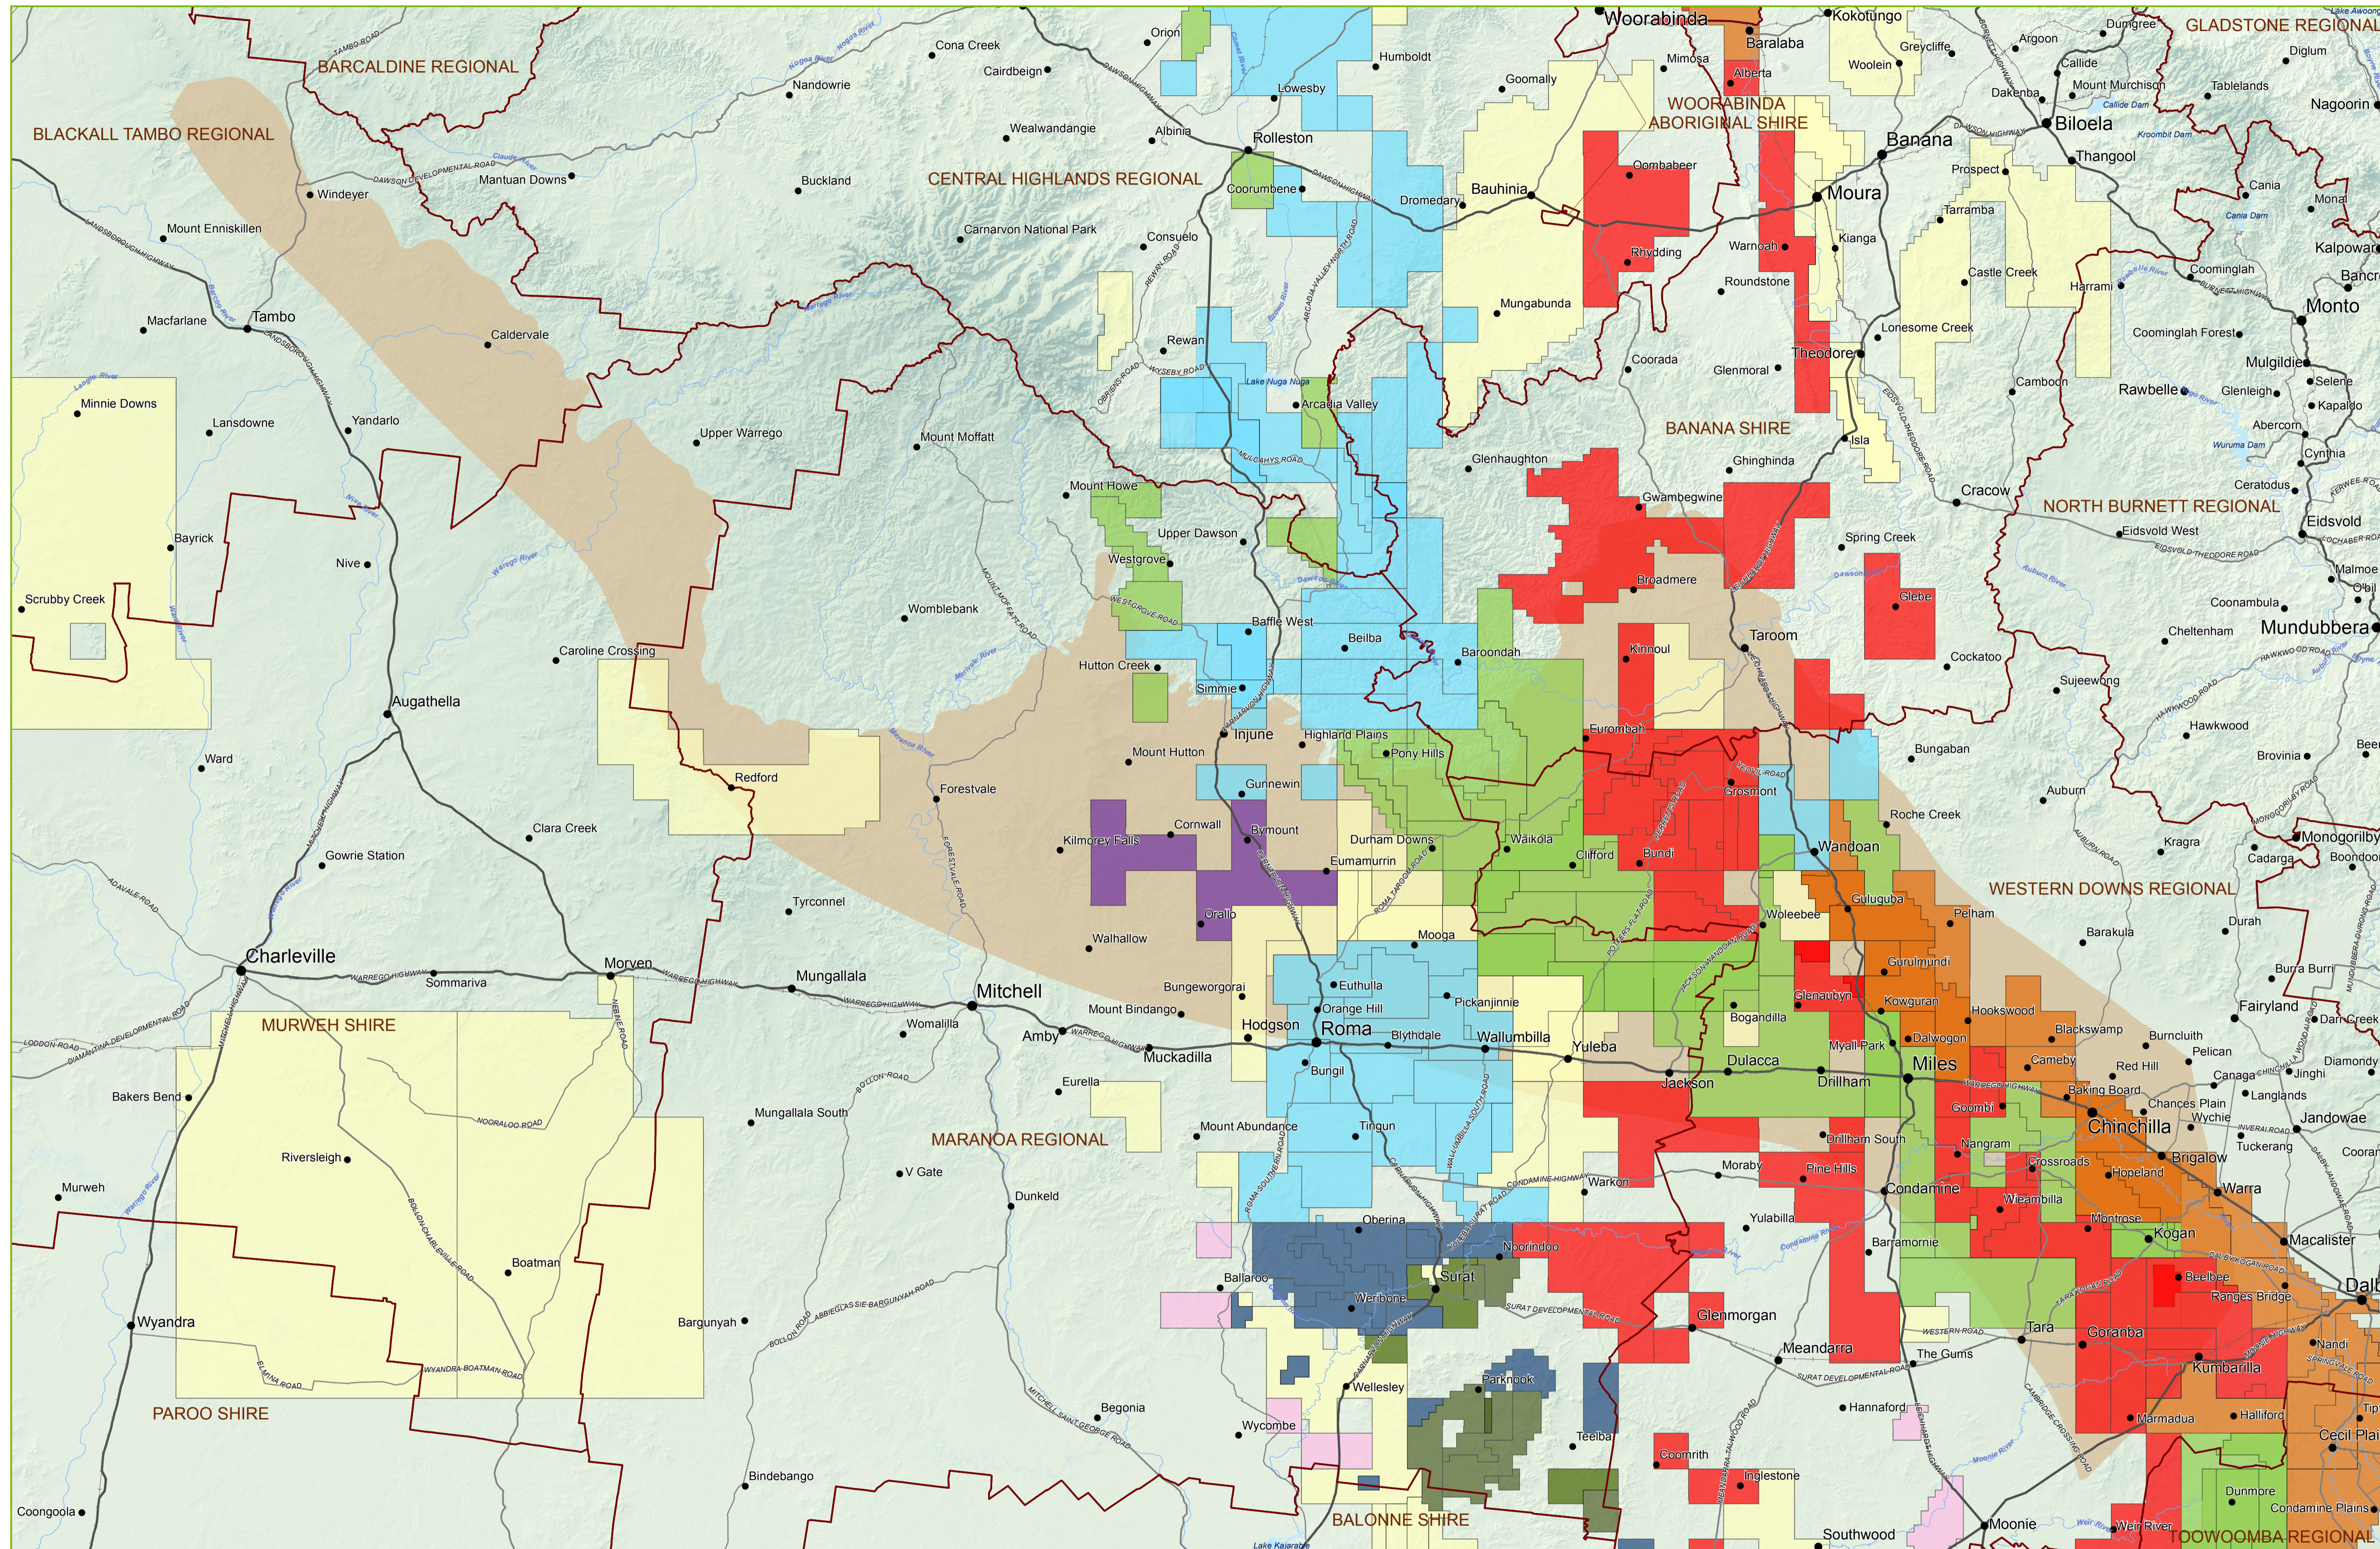

Surat Basin

All energy companies holding Authority to Prospect (ATP) and Petroleum Lease (PL)

Legend

- Urban centre
- Local Centre
- Localities
- Railway
- Freeways/Motorways
- Highways
- Secondary roads
- Local road
- Major rivers
- Dams and waterbodies
- Local Government Area Boundary
- Surat Basin
- All energy companies holding ATP and PL
- AGL
- Amour Energy
- Arrow
- Australia Pacific
- Shell
- Bridgeport
- Santos
- Senex
- Various small energy companies