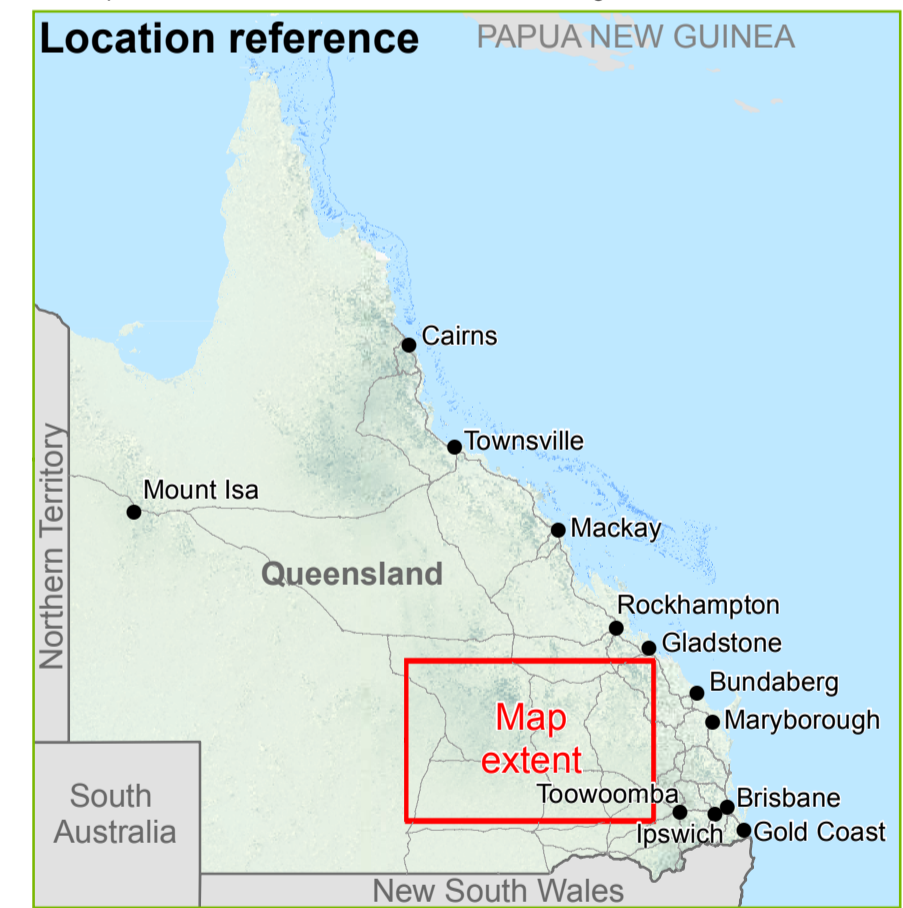

Map Size: A1
Coordinate System: GCS GDA 1994
Datum: GDA 1994
Units: Degree
Map produced by the Department of State Development
Spatial Services Unit, 5/04/2017