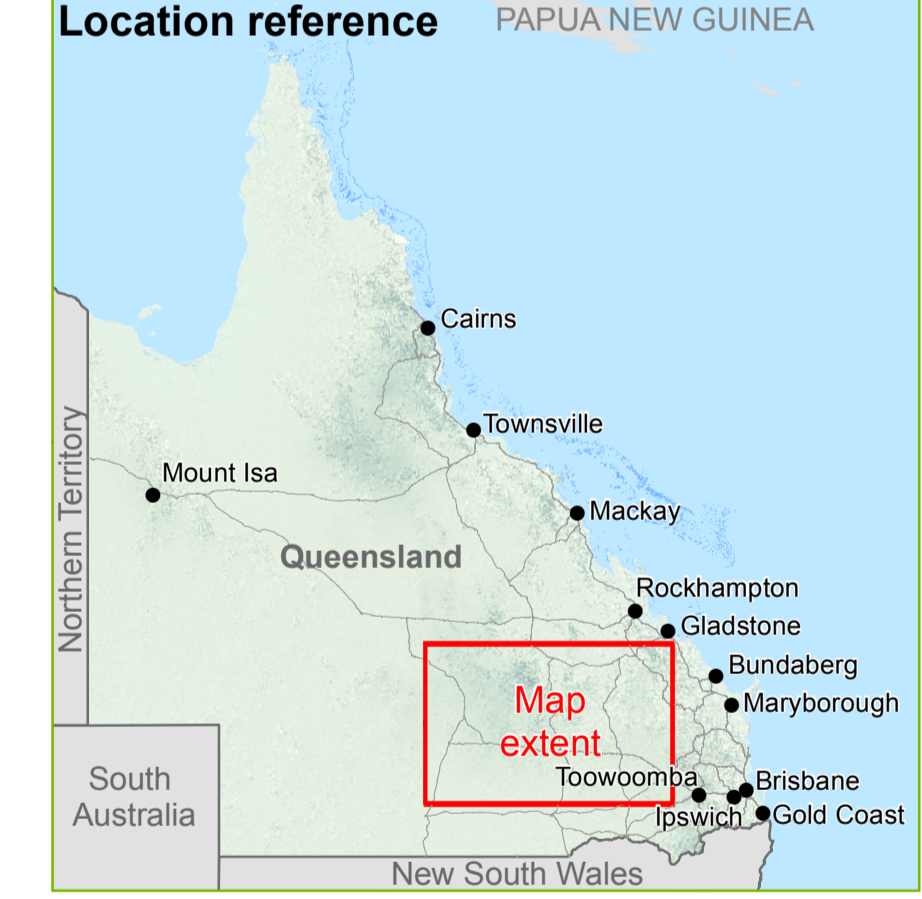

Surat Basin Large and medium energy companies holding Authority to Prospect (ATP)

- Legend**
- Urban centre
 - Local Centre
 - Localities
 - Railway
 - Freeways/Motorways
 - Highways
 - Secondary roads
 - Local road
 - Major rivers
 - Dams and waterbodies
 - Local Government Area Boundary
 - Surat Basin
 - Large and medium energy companies holding ATP
 - AGL
 - Armour Energy
 - Arrow
 - Australia Pacific
 - Shell
 - Bridgeport
 - Santos
 - Senex

Authority to Prospect and Petroleum Lease data sourced from the Department of Natural Resources and Mines, August 2016.

Map Size: A1
 Coordinate System: GCS GDA 1994
 Datum: GDA 1994
 Units: Degree
 Map produced by the Department of State Development
 Spatial Services Unit, 5/04/2017